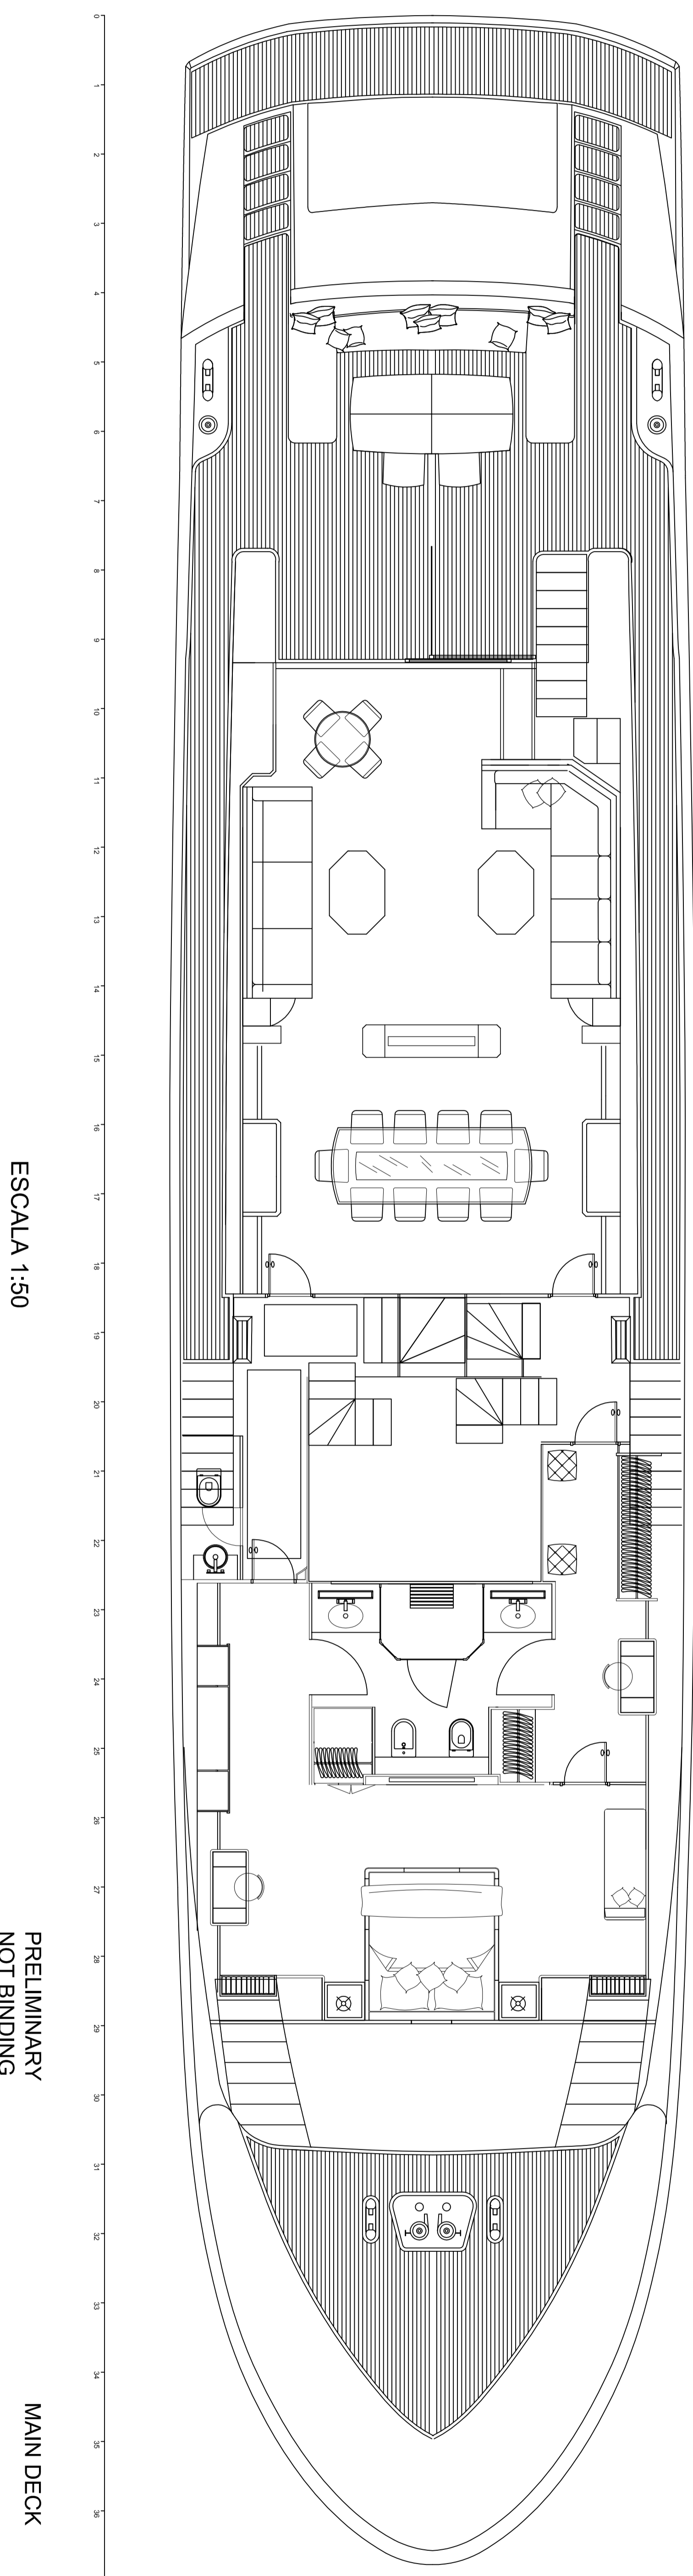

ASTONDOA

ASTONDOA 116' M/Y

ASTONDOA

ASTONDOA 116' M/Y

ESCALA 1:50

PRELIMINARY  
NOT BINDING

LOWER DECK

ASTONDOA

ASTONDOA 116' M/Y

ESCALA 1:50

PRELIMINARY  
NOT BINDING

SIDE VIEW

ASTONDOA

ASTONDOA 116' M/Y

ESCALA 1:50

PRELIMINARY  
NOT BINDING