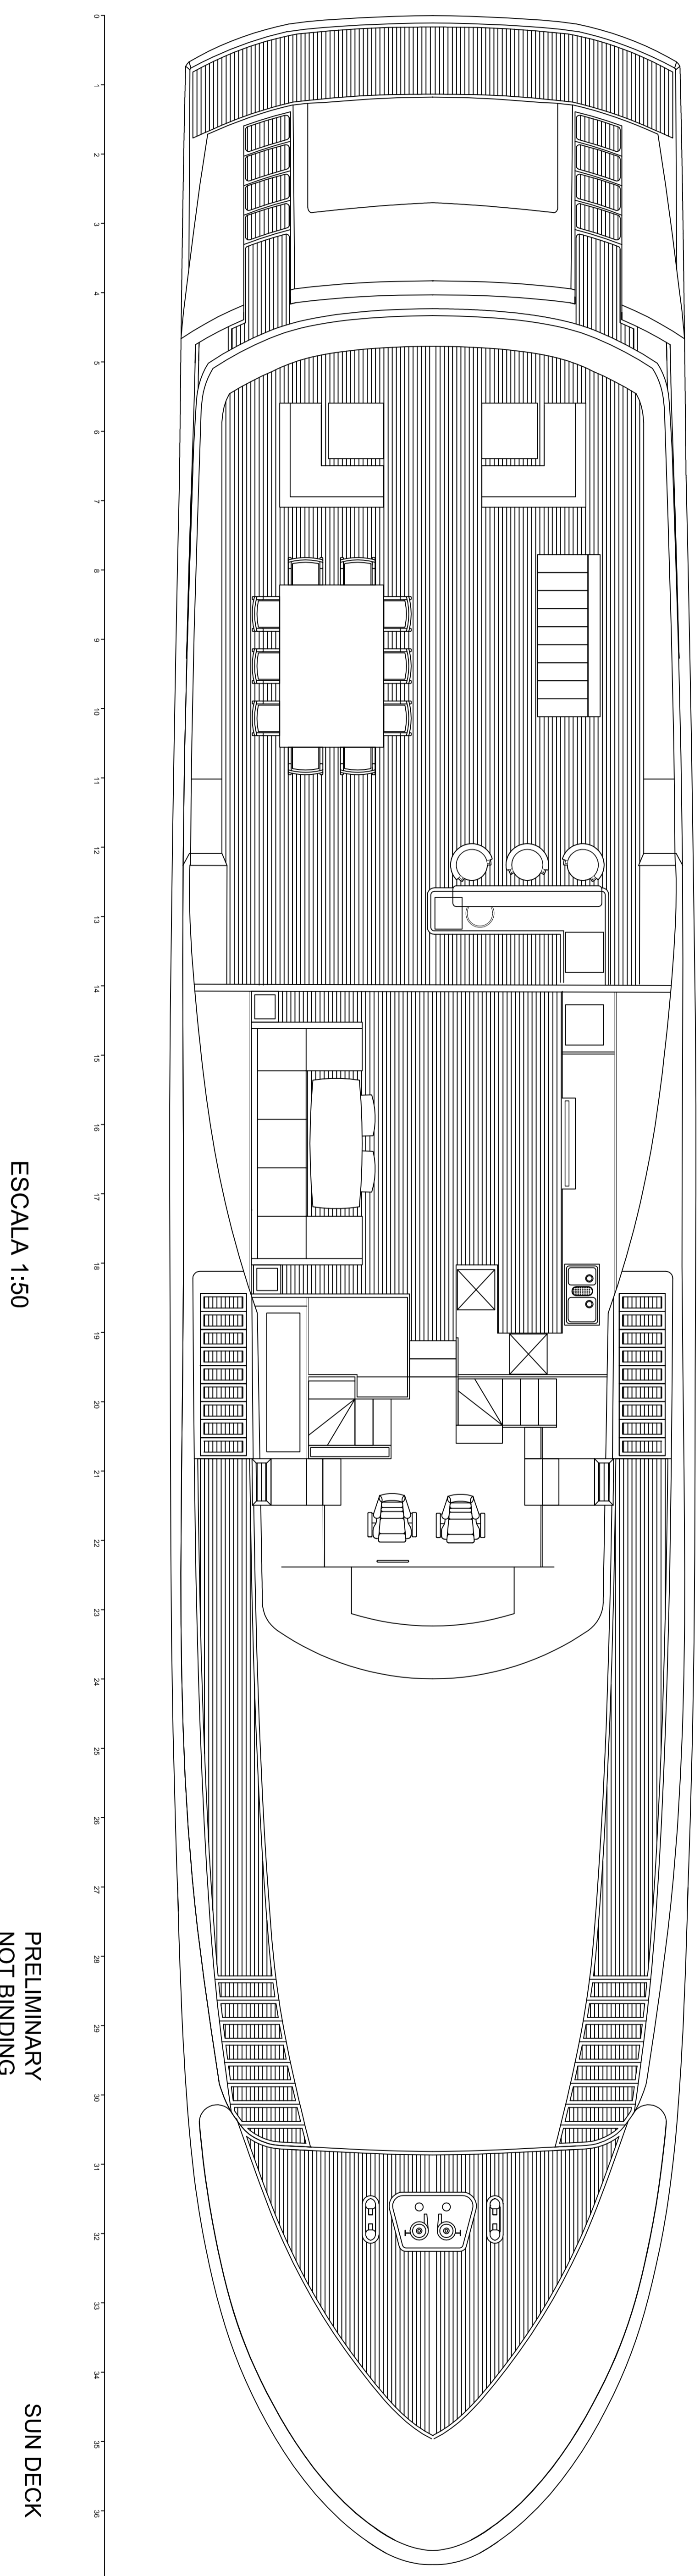

ASTONDOA

ASTONDOA 116' M/Y

ASTONDOA

ASTONDOA 116' M/Y

ESCALA 1:50

PRELIMINARY  
NOT BINDING

LOWER DECK

ASTONDOA

ASTONDOA 116' M/Y

ESCALA 1:50

PRELIMINARY  
NOT BINDING

SIDE VIEW

ASTONDOA

ASTONDOA 116' M/Y

ESCALA 1:50

PRELIMINARY  
NOT BINDING